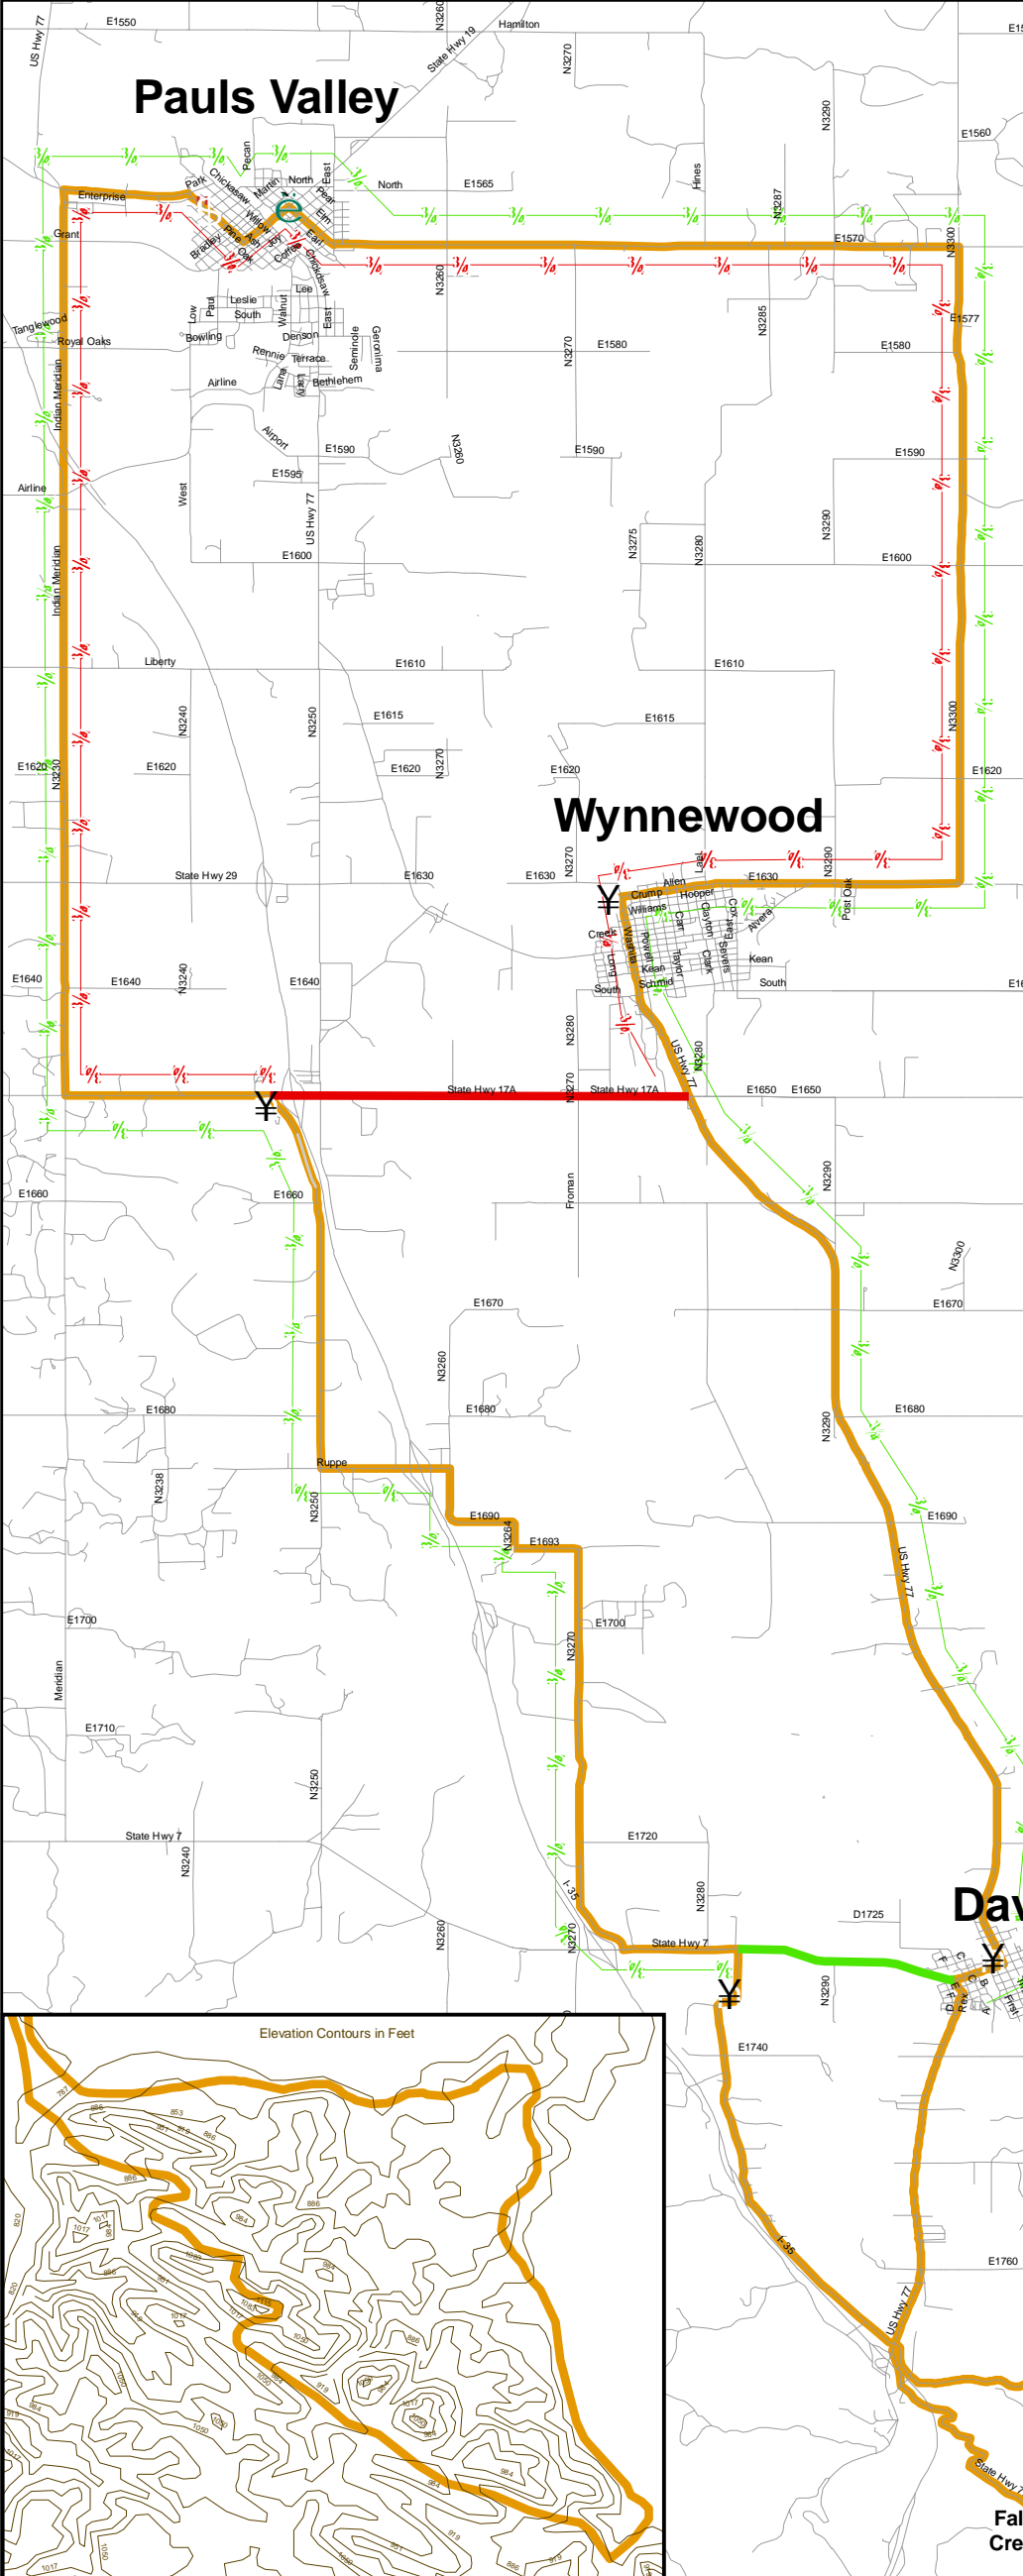

# Pauls Valley

# Wynnewood

# Falls Creek

**Start**  
● Start

**Finish**  
● Finish

**Rest Area**  
Y Rest Area

**ROUTES**

<span style="border: 2px solid orange; display: inline-block; width: 20px; height: 10px;"></span>	62 Miles
<span style="border-bottom: 1px dashed red; width: 20px;"></span>	30 Miles
<span style="border-bottom: 1px dashed green; width: 20px;"></span>	48 Miles