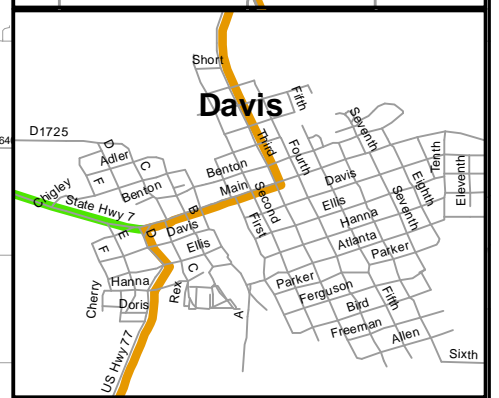

# Pauls Valley

# Falls Creek

**Start**  
● Start

**Finish**  
● Finish

**Rest Area**  
Y Rest Area

**ROUTES**

<span style="border: 2px solid orange; display: inline-block; width: 20px; height: 10px;"></span>	62 Miles
<span style="border-bottom: 1px dashed red; width: 20px;"></span>	30 Miles
<span style="border-bottom: 1px dashed green; width: 20px;"></span>	48 Miles